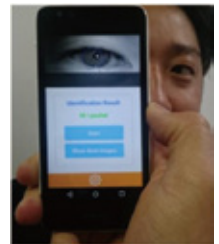

Iris for
Equipment Control

Iris for Door Lock
Post Installation

Iris for
Confidential Storage

Iris for Mobile

**IriShield-USB MK 2120U
/ MO 2120 / MO 2121**

- Monocular, Distance - 5 cm (2120) or 15 cm (2121)
- Onboard processing & matching
- STQC certified - Authentication
- Supported OS's: Android / Windows / Linux / eLinux / Mac

IriShield-USB BK 2121U / BO 2121

- Binocular, Distance - 15 cm
- Onboard processing & matching
- STQC certified - Authentication
- Supported OS's: Android / Windows / Linux / eLinux / Mac

Gemini Core

- Face (optional) and dual-iris recognition
- Distance: 40 - 50 cm
- Side-gazing capturing (± 25 degrees off-axis)
- Capacity: 10,000 IDs expandable up to 200,000 IDs