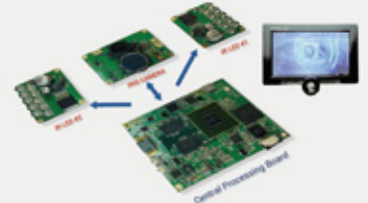

Iris for
Equipment Control

Iris for Door Lock
Post Installation

Iris for
Confidential Storage

Iris for Mobile

**IriShield-USB MK 2120U
/ MO 2120 / MO 2121**

- Monocular, Distance - 5 cm (2120) or 15 cm (2121)
- Onboard processing & matching
- STQC certified - Authentication
- Supported OS's: Android / Windows / Linux / eLinux / Mac

IriShield-USB BK 2121U / BO 2121

- Binocular, Distance - 15 cm
- Onboard processing & matching
- STQC certified - Authentication
- Supported OS's: Android / Windows / Linux / eLinux / Mac

Gemini Core

- Face (optional) and dual-iris recognition
- Distance: 40 - 50 cm
- Side-gazing capturing (± 25 degrees off-axis)
- Capacity: 10,000 IDs expandable up to 200,000 IDs