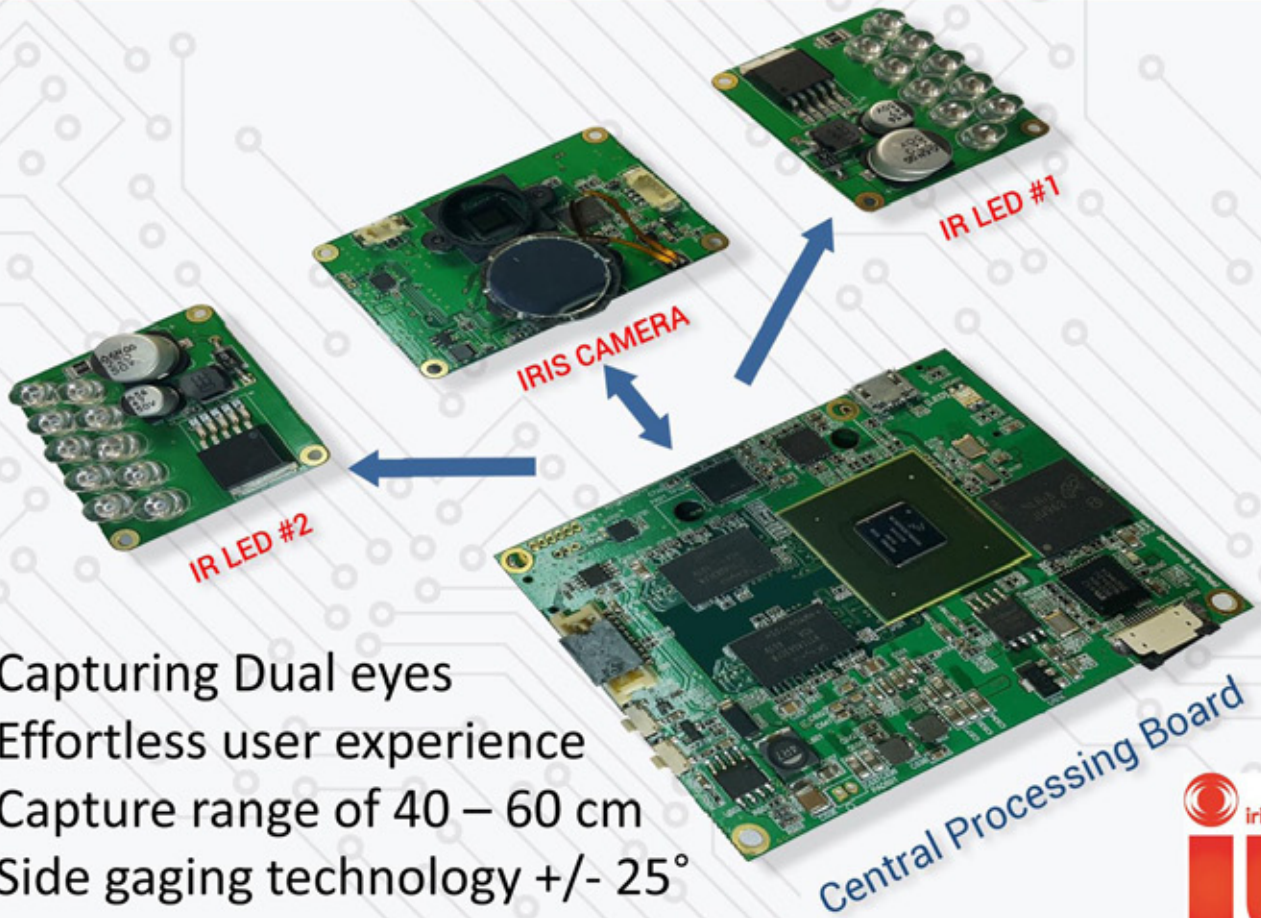

Breakthrough Long-range Dual Iris Scanning Module

GEMINI CAMERA MODULE

- Capturing Dual eyes
- Effortless user experience
- Capture range of 40 – 60 cm
- Side gaging technology +/- 25°

Central Processing Board

The best secured network Key to access with the world and people