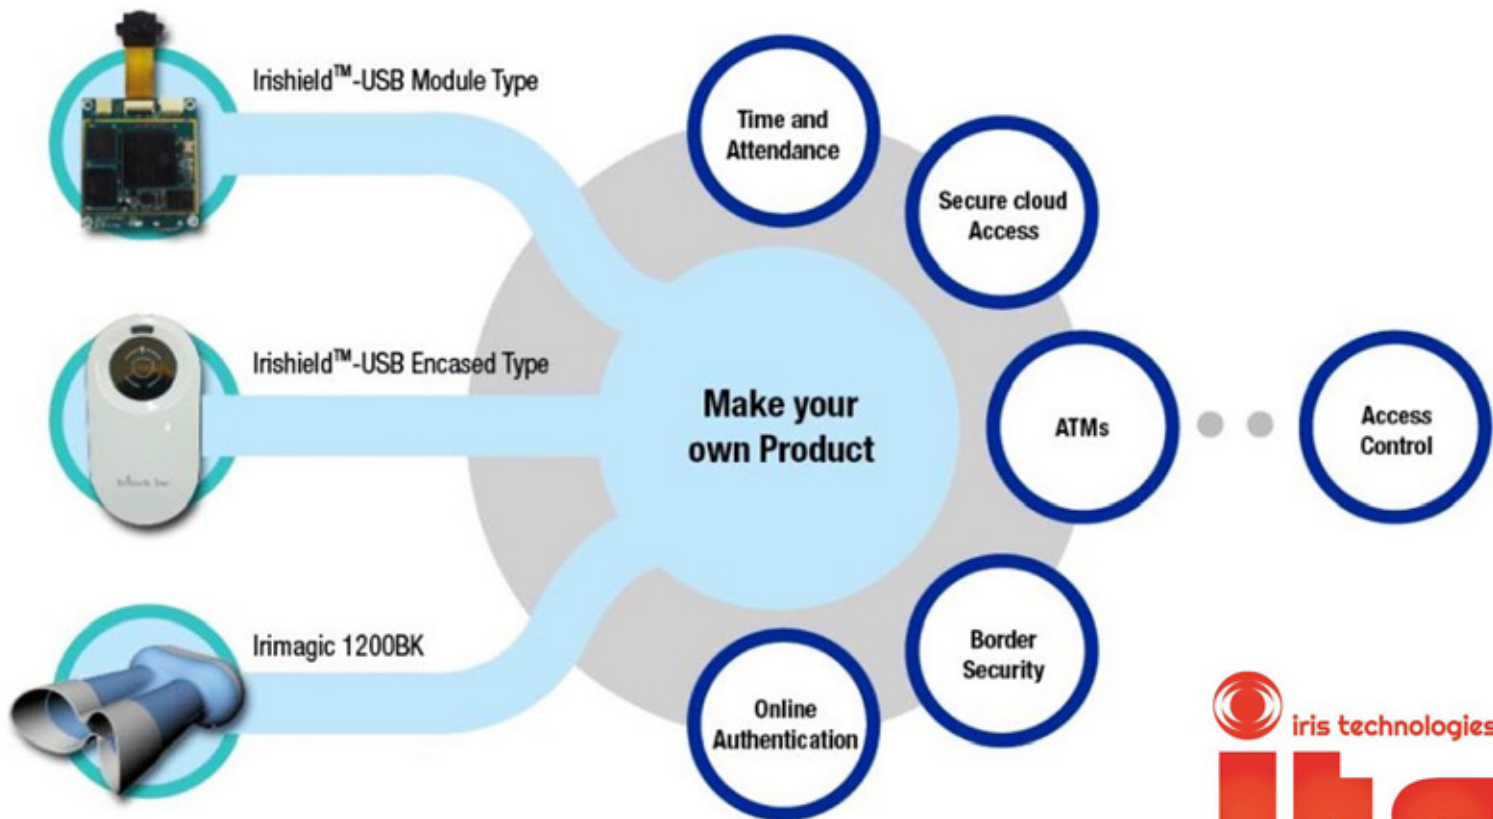

Powerful, Portable and cost effective iris solution

Irishield Series

On-board Matching

World's most Accurate SW

Capturing Outdoor

1000 Stored Templates

Leading National ID Projects